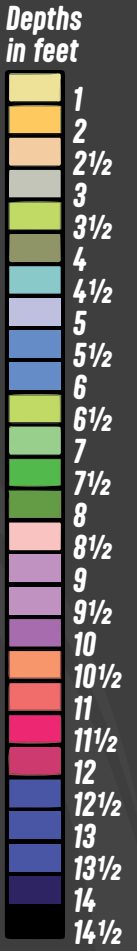

ValleeLake

NORMANDY - FRANCE

VALLEE LAKE 2

North

Scale in Wraps