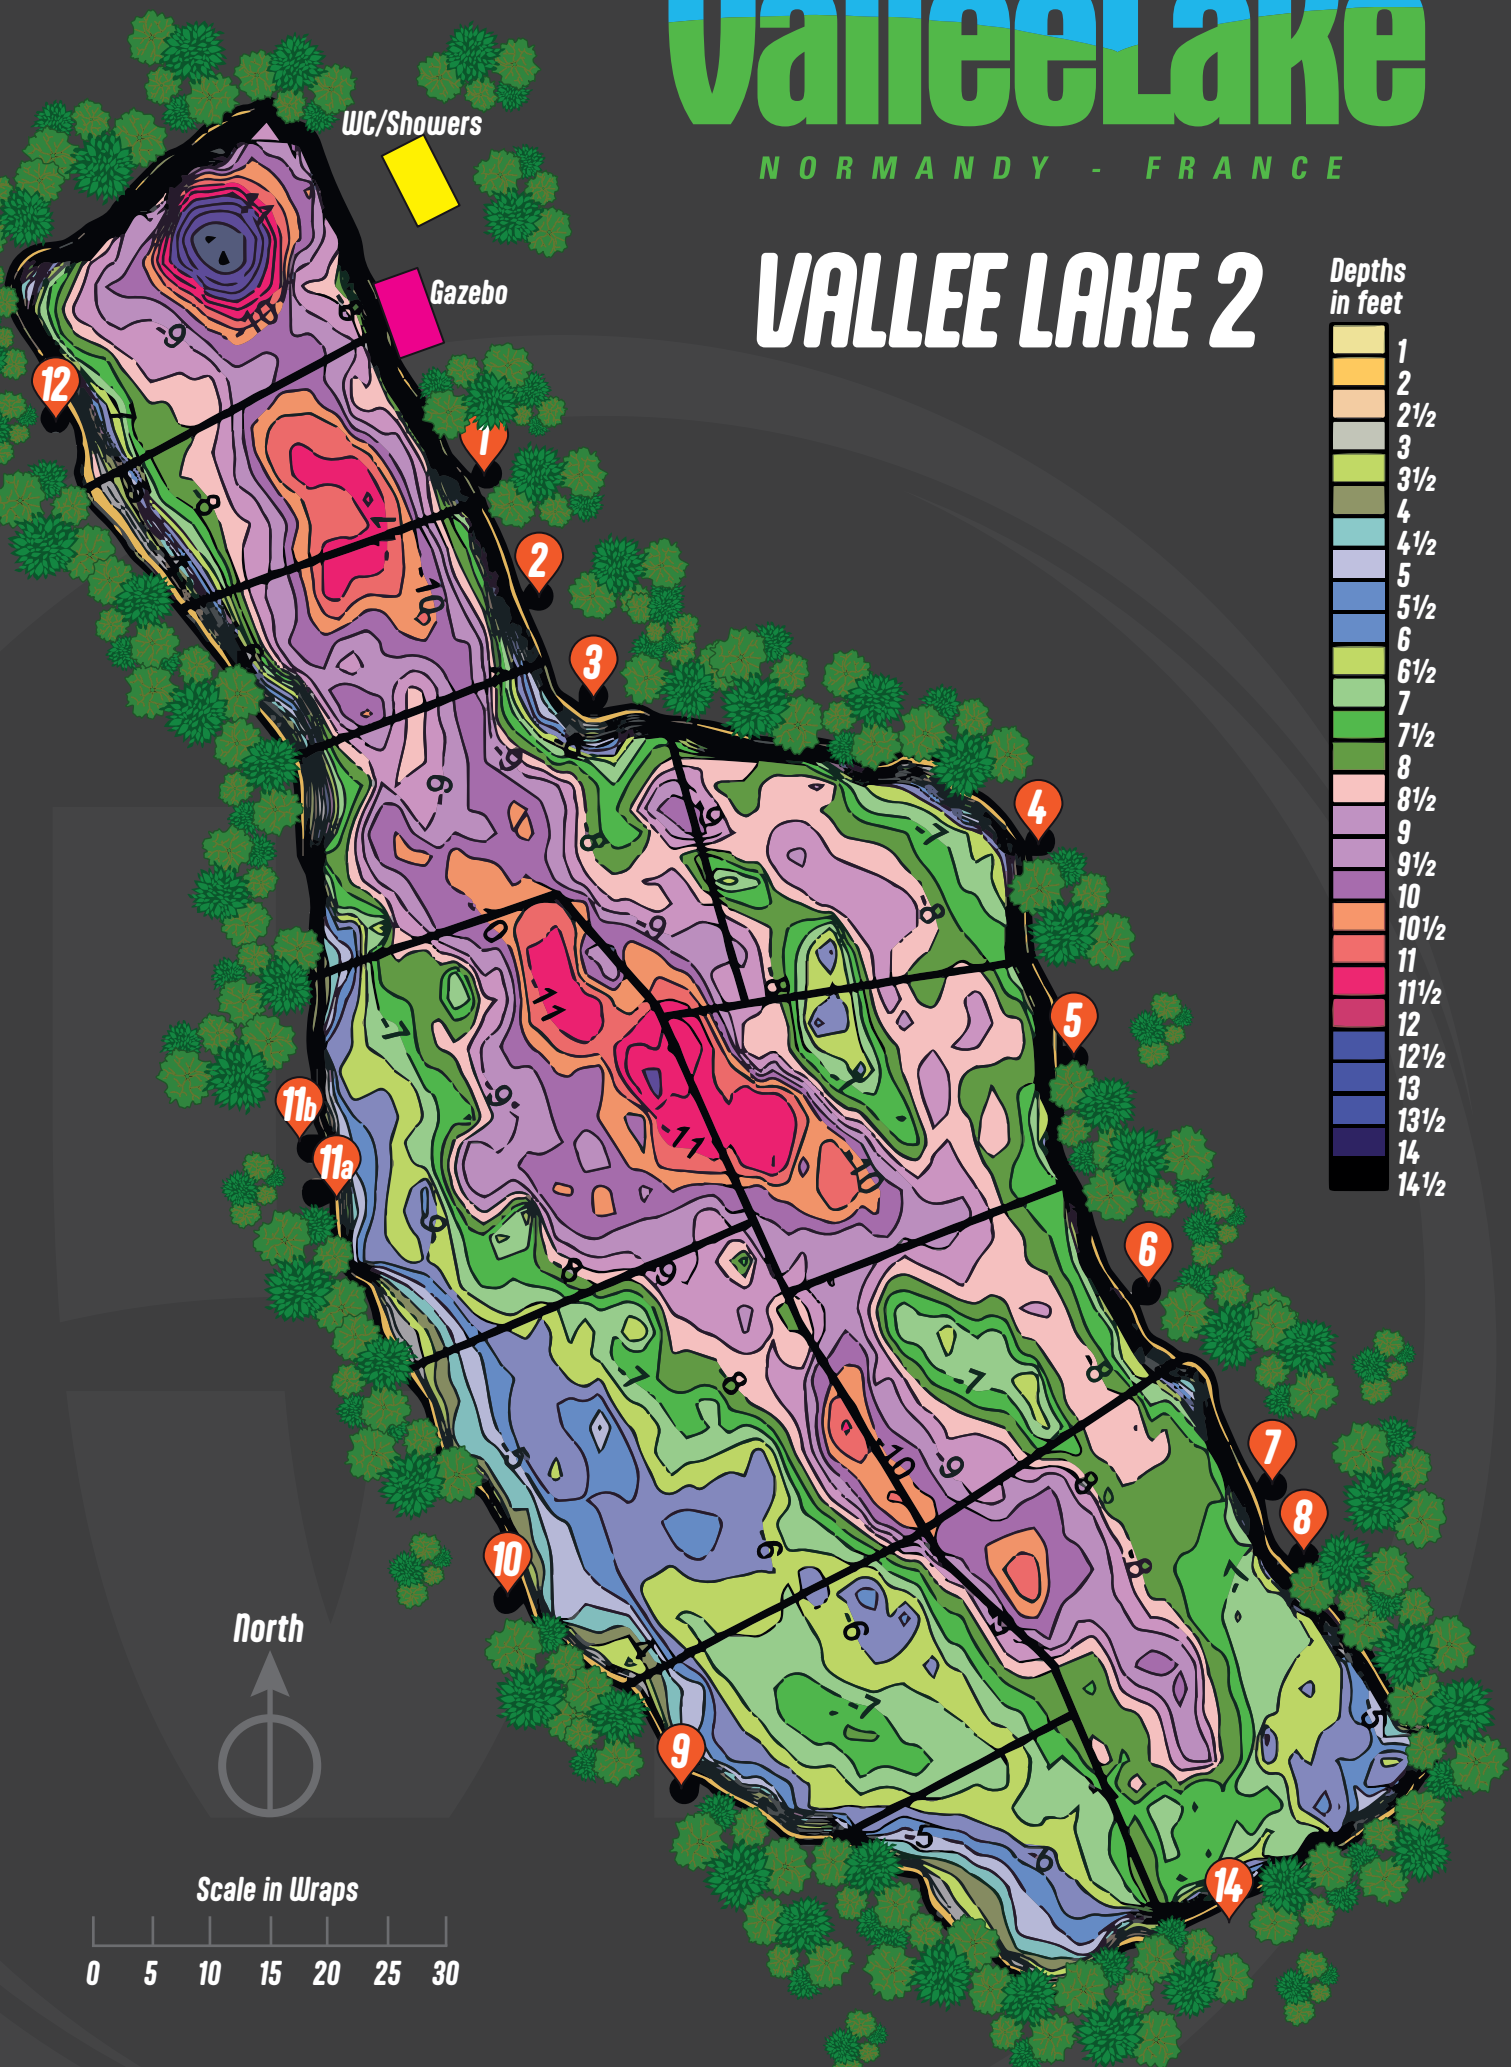

ValleeLake

NORMANDY - FRANCE

VALLEE LAKE 2

North

Scale in Wraps